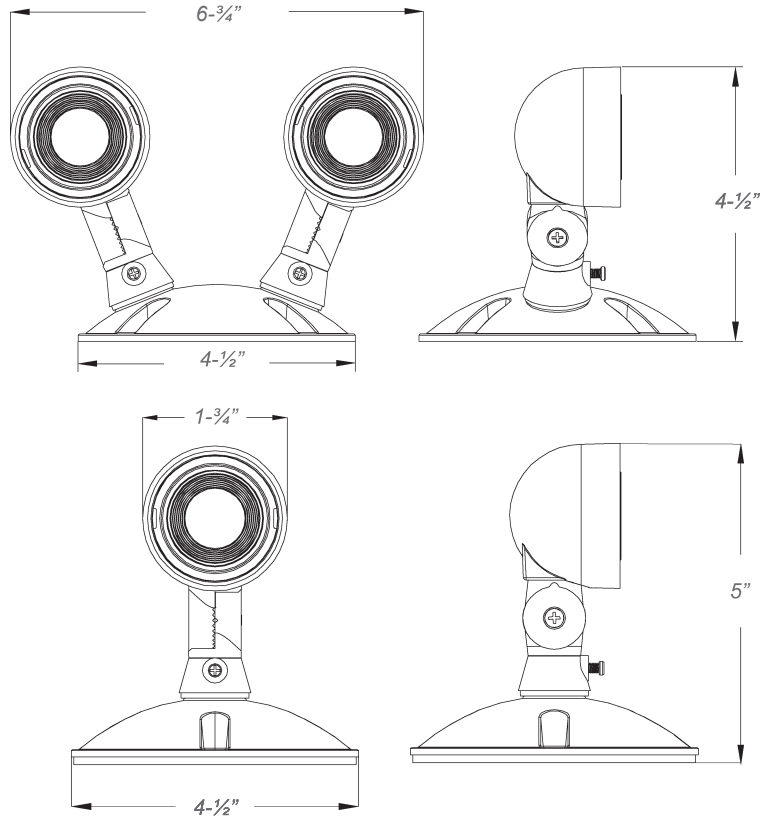

Project:	
Type:	
Catalog #:	

STANDARD

ILLUMINATION

- Long lasting, efficient, ultra bright white LED lamp heads.
- 0.5 watt (1 LEDs x 0.5 watt) per head.
- Unique all-inclusive lamp, diffuser and lens assembly.
- Adjustable LED lamp heads provide optimal center-to-center spacing.
- Powered from low voltage power source with low voltage wiring (not provided).
- Universal mounting adapter plate included. Mounts to single-gang switch box.
- Distance of maximum run is determined by system voltage, wire gauge and total maximum wattage on the run.
- Suitable for wall or ceiling mount.
- Engineering grade, high-impact resistant polycarbonate housing.
- Sealed and gasketed in standard gray or black finish.

WARRANTY / LISTING

- Five year warranty.
- cULus Listed for wet locations (-30°C - 50°C).
- Meets UL924, NFPA 101 Life Safety Code, NEC, OSHA, Local and State Codes.

DIMENSIONS

FIXTURE COMPATIBILITY LIST

Reference individual unit equipment specification sheets for remote load capacity availability.

ECOLUME MODEL TYPE

ECO-CEU-RC	ECO-E-1-RC
ECO-EM-RC	ECO-CEM-RC

ORDERING INFORMATION

Sample Part Number: ECO-MRHLED1-PWP-3.6V

MODEL	No. of HEADS	COLOR	HOUSING	VOLTAGE
ECO-MRHLED	1 Single Head	(blank) Gray	PWP Thermoplastic	3.6V For Use With 3.6V DC Power Source
	2 Double Head	B Black