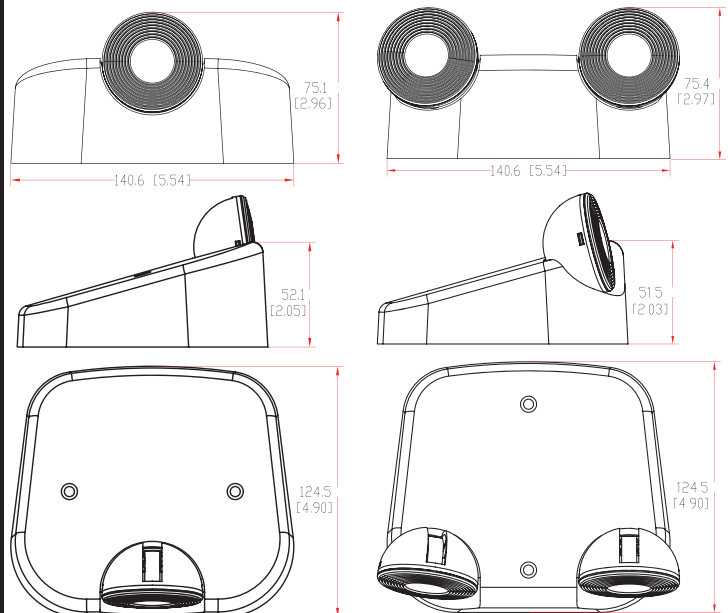

Project:	
Type:	
Catalog #:	

ILLUMINATION

- Long lasting, efficient, ultra bright white LED lamp heads.
- 0.5 watt (1 LEDs x 0.5 watt) per head.
- Unique all-inclusive lamp, diffuser and lens assembly.
- Adjustable LED lamp heads provide optimal center-to-center spacing.

ELECTRICAL

- Powered from low voltage power source with low voltage wiring (not provided).

MOUNTING

- Universal mounting adapter plate included with mounting hardware.
- Distance of maximum run is determined by system voltage, wire gauge and total maximum wattage on the run.
- Suitable for wall or ceiling mount.

DIMENSIONS

FIXTURE COMPATIBILITY CHART

Reference individual unit equipment specification sheets for remote load capacity availability.

ECOLUME MODEL TYPE	
ECO-CEU-RC	ECO-E-1-RC
ECO-EM-RC	ECO-CEM-RC

ORDERING INFORMATION