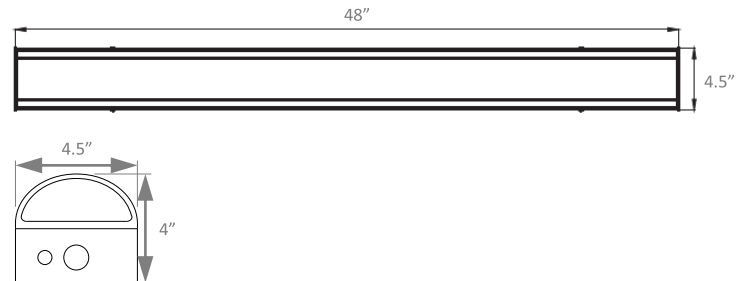

MOUNTING OPTIONS

- Surface Mounting

DIMENSIONS

Model	Length (L)	Width (W)	Height (H)	Weight
ECO-LSW-LKFS	48"	4.5"	4"	8 lbs.

ORDERING INFORMATION

Example: ECO-LSW-LKFS-ODS-EM5

Series	Lumen Output/ Color Temperature		Occupancy Sensor + Dimming ^{1,2}		Optional Emergency Driver		Accessories (Order Separately)		
	Selectable Lumens	Selectable CCT	Blank	No Sensor	EM5	600 lumens	HD03R	Sensor remote control	
ECO-LSW *Field selectable	LKFS*		ODS	Occupancy Dimming Sensor	EM10	1200 lumens			
		4,200 lm			3500k	EM13			1560 lumens
		4,800 lm			4000k	Blank			No emergency driver
		6,000 lm			5000k				