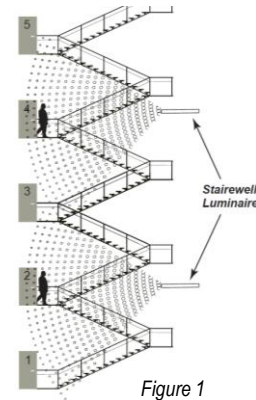

ECO-LSW-LKFS

Lumen and Kelvin Field Selectable Stairwell Luminaire

Project:	
Type:	
Catalog #:	

STANDARD

FEATURES

- Field selectable 3500k (warm/neutral white), 4000k (neutral white), and 5000k (cool white) color temperatures.*
- Long-life LEDs provide 190,000 hours of operation with at least 70% of initial lumen output (L₇₀), and 58,000 hours with at least 90% of initial lumen output (L₉₀).**
- Selectable lumen outputs range from 4200 nominal lumens to 6000 nominal lumens.
- Universal 120-277 AC voltage (50-60Hz) is standard.
- 0-10vdc dimming drivers are standard.
- Power factor > 0.90.
- Total harmonic distortion < 20%.
- Color rendering index > 80.
- Painted steel housing and PMMA (polymethyl methacrylate) frosted lenses are standard.
- Optional occupancy dimming sensor specifically designed to sense motion and illuminate both up and down stairwells (see figure 1).
- Easy installation in new construction or retrofit.

MOUNTING OPTIONS

- Surface Mounting

DIMENSIONS

Model	Length (L)	Width (W)	Height (H)	Weight
ECO-LSW-LKFS	48"	4.5"	4"	8 lbs.

ORDERING INFORMATION

Example: ECO-LSW-LKFS-ODS-EM5

Series	Lumen Output/ Color Temperature		Occupancy Sensor + Dimming ^{1,2}		Optional Emergency Driver		Accessories (Order Separately)		
	Selectable Lumens	Selectable CCT	Blank	No Sensor	EM5	600 lumens	HD03R	Sensor remote control	
ECO-LSW *Field selectable	LKFS*		ODS	Occupancy Dimming Sensor	EM10	1200 lumens			
		4,200 lm			3500k	EM13			1560 lumens
		4,800 lm			4000k	Blank			No emergency driver
		6,000 lm			5000k				