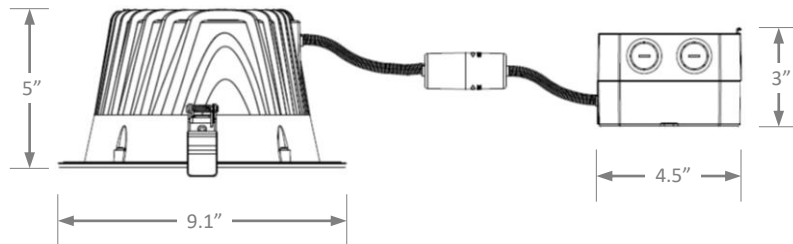

ECO-BRK-8A-LKFS

8" Architectural Downlight

Project:	
Type:	
Catalog #:	

STANDARD

FEATURES

- Field selectable 3000k (warm white) 3500k (warm/neutral white), 4000k (neutral white), and 5000k (cool white) color temperatures.*
- Long-life LEDs provide at least 70% of initial lumen output (L_{70}) for 56,000 hours of operation.**
- Color rendering index (R_a) > 90.
- Field selectable lumen output – 2,000, 3,000, 4,000 or 5,000 nominal lumens.
- 53 nominal watts.
- Universal 120-277 AC voltage (50-60Hz) is standard.
- Power factor > 0.90.
- Total harmonic distortion < 20%.
- 1-10VDC dimming is standard.
- Aluminum housing with white slim reflector.
- Easy installation in new construction or retrofit applications.
- Standard (included) junction box can be remote mounted or be attached to the luminaire
- Compatible with 8.06" ceiling cut-outs and 8" mounting frames.
- Type non-IC. Access above ceiling required.
- This device is not intended for use with emergency exits.

DIMENSIONS

Weight: 3 lbs.

ORDERING INFORMATION

Example: ECO-BRK-8A-LKFS

Series	Lumen Output/ Color Temperature	Lumen Output/ Color Temperature	
		Selectable Lumens	Selectable CCT
ECO-BRK-8A	LKFS*	2,000 lm	3000k
		3,000 lm	3500k
		4,000 lm	4000k
		5,000 lm	5000k
	*Field selectable		